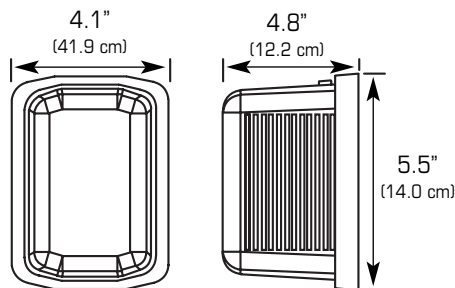

Warranty

Product: 3 years

Dimensions

NOTES:

- 1) Halogen 20 watt, 12 VDC lamp is a MR16 style.
- 2) A form fitted gasket is supplied to be installed between the luminaire and junction box to protect against water entry. This product is not recommended for use in areas where high wind, or high pressure spray washdown could occur.