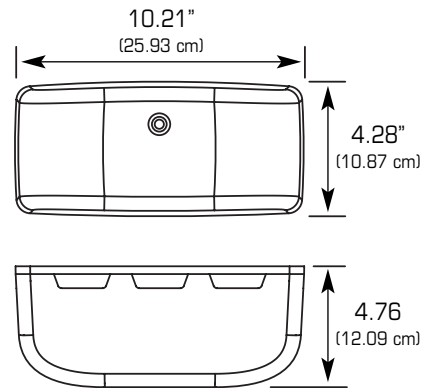

Dimensions