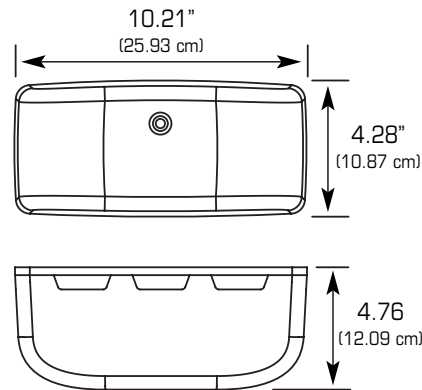

Dimensions