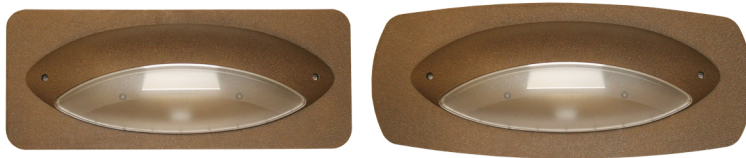

272 West Stag Park Service Road
Burgaw, NC 28425 USA
910-259-1131
1-800-403-6927 fax
www.lightguard.com

New Product Announcement!

INDOOR/OUTDOOR ARCHITECTURAL LOW-LEVEL WHITE LED SOLID STATE LIGHTING

February 16, 2009 –

LightGuard proudly introduces the newest addition to our solid state lighting family, Grafix. Grafix will complement any architectural space, indoors and out, where low-level security lighting is desired. Security and emergency illumination is provided by the latest in high-output, long-lasting, energy-efficient, white LED technology with a custom reflector to allow for optimum light output. The housing is constructed of durable die-cast aluminum with a polycarbonate lens. Grafix is UL damp location and wet location listed, and is available with an optional concrete-pour back box and powder coated stamped aluminum trimplate.

Optional emergency platforms are available. A 120/277 dual voltage input with surge protection and Smart Charger for self-diagnostics allows Grafix to serve as a security as well as an emergency lighting unit with the most reliable charging system available on the market. Standard Smart Charger self-diagnostics electronics continuously monitors all critical functions of Grafix and the optional self-testing feature satisfies the monthly periodic testing requirements in NFPA 101 and the IBC. Self-powered models include a maintenance-free, sealed nickel metal hydride battery that allows for 90 minutes of emergency power.