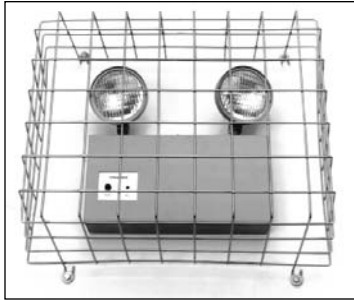

## Wire Guards & Polycarbonate Vandal Shield

Shown: **WG5**

- Safe economical protection for exits and emergency lighting
- Wide variety of sizes to protect a number of products
- Vandal shield is constructed of vacuum formed polycarbonate
- Wire guards are fabricated of 12 gauge steel wire joint welded for strength

Shown: **PVS**

CAT #	FOR USE WITH:	A	AA	B	BB	C
<b>WG</b>	Vectra Series - steel (12V, 200-450W), Vectra Series - steel (24V, 300W,450W), Luminator Series, Guard-Lite Series, E100 II Series - Combination, B200G/170G	20.0" (50.8 cm)	26.0" (66.0 cm)	20.0" (50.8 cm)	26.0" (66.0 cm)	11.0" (27.9 cm)
<b>WG3</b>	Super Square II Series	10.0" (25.4 cm)	12.0" (30.5 cm)	10.0" (25.4 cm)	12.0" (30.5 cm)	5.5" (14.0 cm)
<b>WG4</b>	Wall Mount Thermoplastic, Die Cast, Steel & Tritium Standard Exits, Super Square II Series (fully recessed)	12.5" (31.8 cm)	14.5" (36.8 cm)	15.0" (38.1 cm)	17.0" (43.2 cm)	5.5" (14.0 cm)
<b>WG5</b>	N4X Series, Vectra Series - thermoplastic, Vectra Series - steel (6V, 25-100W), Guard-Lite Series, Unison Series (units), Unison Series - Combination, Vectra Series - steel (12V, 25-150W), Vectra Series - steel (24V, 100W)	16.0" (40.6 cm)	18.0" (45.7 cm)	21.0" (53.3 cm)	23.0" (58.4 cm)	10.0" (25.4 cm)
<b>WG8</b>	ER6/ER12 Series, Top and Back Mount NEMA Standard Exits	12.0" (30.5 cm)	14.0" (35.6 cm)	12.0" (30.5 cm)	14.0" (35.6 cm)	13.0" (33.0 cm)
<b>WG10</b>	Wet Lok - exit, DX Series, E100 II Series and Tritium Series Exits	8.8" (22.4 cm)	N/A	N/A	15.0" (38.1 cm)	15.0" (38.1 cm)
<b>PVS</b>	All Standard Exits, N4X Series, Vectra Series - thermoplastic, ER6/ER12 Series, Unison Series (units), F100/F85	19.4" (W) X 12.3" (H) X 9.0" (D) Outside 19.2" (W) X 12.1" (H) X 8.9" (D) Inside				