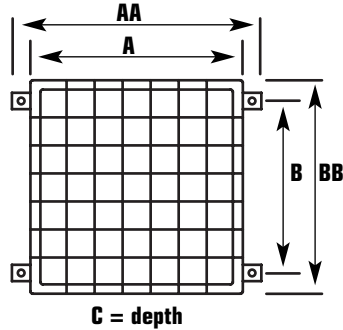

## Wire Guards & Polycarbonate Vandal Shield

Shown: **WG5**

- Safe economical protection for exits and emergency lighting
- Wide variety of sizes to protect a number of products
- Vandal shield is constructed of vacuum formed polycarbonate
- Wire guards are fabricated of 12 gauge steel wire joint welded for strength

Shown: **PVS**

CAT #	FOR USE WITH:	A	AA	B	BB	C
<b>WG</b>	Vectra Series - steel (12V, 200-450W), Vectra Series - steel (24V, 300W,450W), Luminator Series, Guard-Lite Series, E100 II Series - Combination, B200G/170G	20.0" (50.8 cm)	26.0" (66.0 cm)	20.0" (50.8 cm)	26.0" (66.0 cm)	11.0" (27.9 cm)
<b>WG3</b>	Super Square II Series	10.0" (25.4 cm)	12.0" (30.5 cm)	10.0" (25.4 cm)	12.0" (30.5 cm)	5.5" (14.0 cm)
<b>WG4</b>	Wall Mount Thermoplastic, Die Cast, Steel & Tritium Standard Exits, Super Square II Series (fully recessed)	12.5" (31.8 cm)	14.5" (36.8 cm)	15.0" (38.1 cm)	17.0" (43.2 cm)	5.5" (14.0 cm)
<b>WG5</b>	N4X Series, Vectra Series - thermoplastic, Vectra Series - steel (6V, 25-100W), Guard-Lite Series, Unison Series (units), Unison Series - Combination, Vectra Series - steel (12V, 25-150W), Vectra Series - steel (24V, 100W)	16.0" (40.6 cm)	18.0" (45.7 cm)	21.0" (53.3 cm)	23.0" (58.4 cm)	10.0" (25.4 cm)
<b>WG8</b>	ER6/ER12 Series, Top and Back Mount NEMA Standard Exits	12.0" (30.5 cm)	14.0" (35.6 cm)	12.0" (30.5 cm)	14.0" (35.6 cm)	13.0" (33.0 cm)
<b>WG10</b>	Wet Lok - exit, DX Series, E100 II Series and Tritium Series Exits	8.8" (22.4 cm)	N/A	N/A	15.0" (38.1 cm)	15.0" (38.1 cm)
<b>PVS</b>	All Standard Exits, N4X Series, Vectra Series - thermoplastic, ER6/ER12 Series, Unison Series (units), F100/F85	19.4" (W) X 12.3" (H) X 9.0" (D) Outside 19.2" (W) X 12.1" (H) X 8.9" (D) Inside				