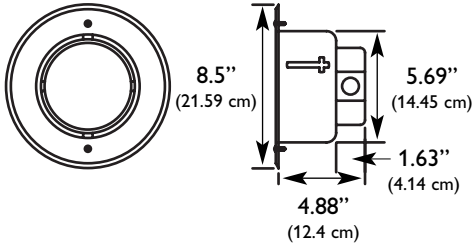

- Adjustable gimbal light fixture
- Available only with Par 36 sealed beam lamps
- Available in recessed mounting
- Matte white trim ring, spun aluminum housing

Dimensions

SQ Series

ST Series

RL Series

SS Series

RS Series

Dimensions are approximate and subject to change.

Ordering Information

SQ, ST, RL, ME, SS, RS Series, Miniature DC Bayonet Base Lamps

SERIES	VOLTAGE	WATTAGE	# OF LAMPS
RL = RL Series Recessed Round Light	6 = 6 V	6 V 12 V	(RS, SS Only) 1 = One 2 = Two
RS = RS Series Recessed Step Light w/ Lens	12 = 12 V	6 = 6 W 6 = 6 W	
SQ = SQ Series Recessed Square Light		12 = 12 W 13 = 13 W	
SS = SS Series Surface Step Light w/ Lens		18 = 18 W 18 = 18 W	
ST = ST Series Recessed Step Light		28 = 28 W	

Dimensions

RG Series

Ordering Information

RG Series, Par 36 Sealed Beam Lamps

RG	WATTAGE	
SERIES	WATTAGE	
RG = RG Series	6 V, Tungsten	12 V, Tungsten
Recessed	618 = 18 W	1212 = 12 W
Gimbal	625 = 25 W	1218 = 18 W
	630 = 30 W	1225 = 25 W
	1230 = 30 W	
	6 V, Halogen	12 V, Halogen
	H68 = 8 W	H128 = 8 W
	H612 = 12 W	H1212 = 12 W