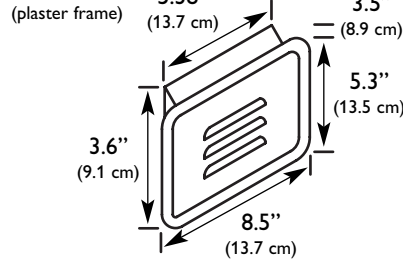

- Adjustable gimbal light fixture
- Available only with Par 36 sealed beam lamps
- Available in recessed mounting
- Matte white trim ring, spun aluminum housing

Dimensions

SQ Series

ST Series

RL Series

SS Series