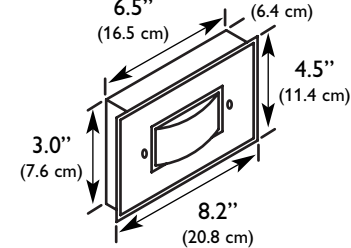

RS Series

Dimensions are approximate and subject to change.

Ordering Information

SQ, ST, RL, ME, SS, RS Series, Miniature DC Bayonet Base Lamps

SERIES	VOLTAGE	WATTAGE	# OF LAMPS
RL = RL Series Recessed Round Light	6 = 6 V	6 V 12 V	(RS, SS Only) 1 = One 2 = Two
RS = RS Series Recessed Step Light w/ Lens	12 = 12 V	6 = 6 W 6 = 6 W	
SQ = SQ Series Recessed Square Light		12 = 12 W 13 = 13 W	
SS = SS Series Surface Step Light w/ Lens		18 = 18 W 18 = 18 W	
ST = ST Series Recessed Step Light		28 = 28 W