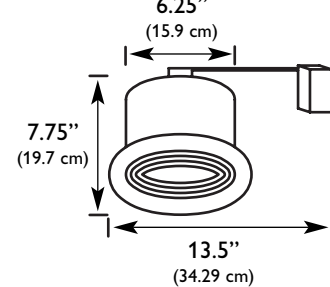

- Adjustable gimbal light fixture
- Available only with Par 36 sealed beam lamps
- Available in recessed mounting
- Matte white trim ring, spun aluminum housing

Dimensions

SQ Series

ST Series

RL Series

SS Series

RS Series

Dimensions are approximate and subject to change.

Ordering Information

SQ, ST, RL, ME, SS, RS Series, Miniature DC Bayonet Base Lamps

SERIES	VOLTAGE	WATTAGE	# OF LAMPS
RL = RL Series Recessed Round Light	6 = 6 V	6 V 12 V	(RS, SS Only) 1 = One 2 = Two
RS = RS Series Recessed Step Light w/ Lens	12 = 12 V	6 = 6 W 6 = 6 W	
SQ = SQ Series Recessed Square Light		12 = 12 W 13 = 13 W	
SS = SS Series Surface Step Light w/ Lens		18 = 18 W 18 = 18 W	
ST = ST Series Recessed Step Light		28 = 28 W	

Dimensions

RG Series

Ordering Information

RG Series, Par 36 Sealed Beam Lamps

RG	WATTAGE	
SERIES	WATTAGE	
RG = RG Series	6 V, Tungsten	12 V, Tungsten
Recessed	618 = 18 W	1212 = 12 W
Gimbal	625 = 25 W	1218 = 18 W
	630 = 30 W	1225 = 25 W
	1230 = 30 W	
	6 V, Halogen	12 V, Halogen
	H68 = 8 W	H128 = 8 W
	H612 = 12 W	H1212 = 12 W