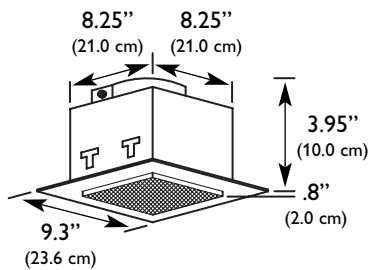

- Adjustable gimbal light fixture
- Available only with Par 36 sealed beam lamps
- Available in recessed mounting
- Matte white trim ring, spun aluminum housing

Dimensions

SQ Series

ST Series

RL Series

SS Series