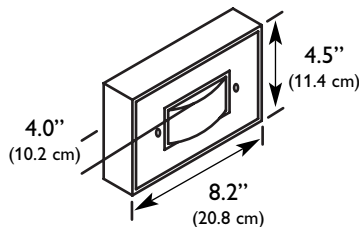

- Adjustable gimbal light fixture
- Available only with Par 36 sealed beam lamps
- Available in recessed mounting
- Matte white trim ring, spun aluminum housing

Dimensions

SQ Series

ST Series

RL Series

SS Series